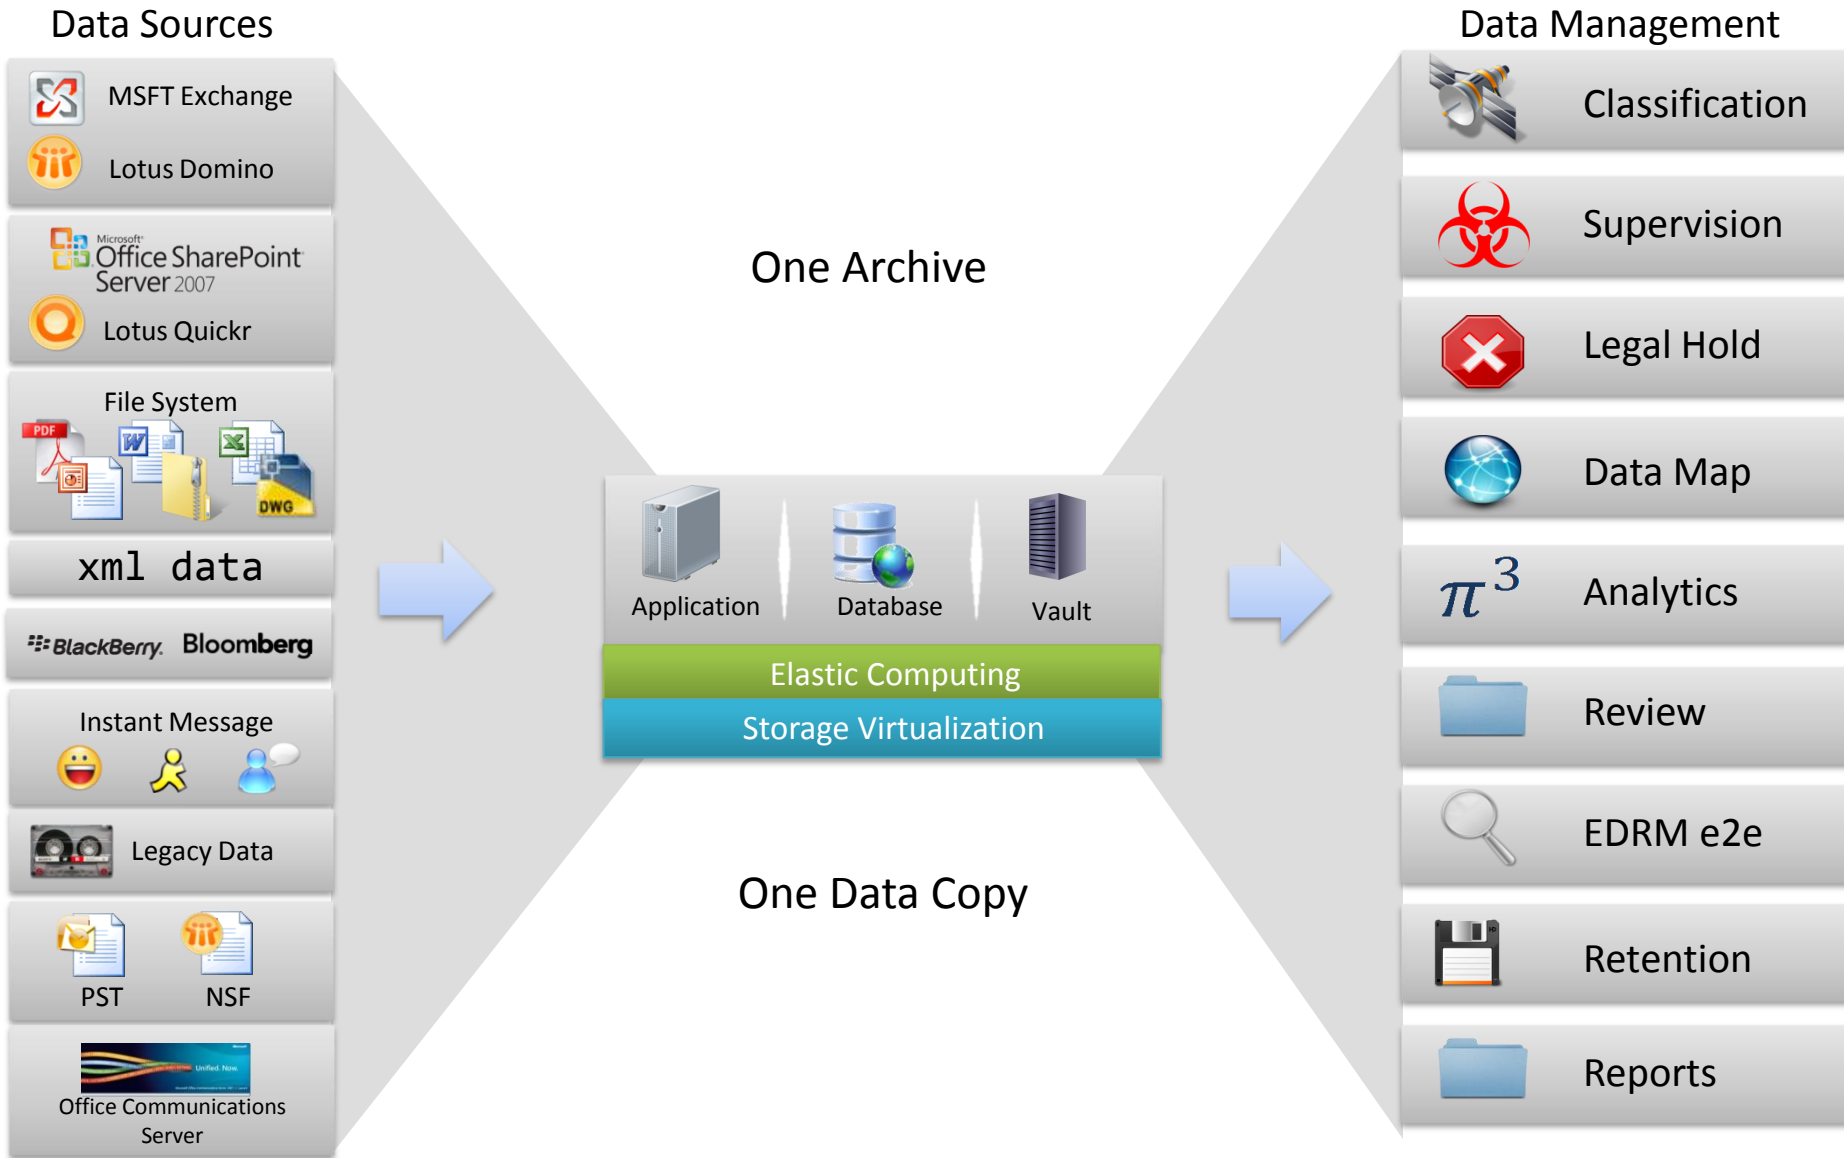

The Unified Archive 7.0

On Premise Deployment Model

Data Sources

 MSFT Exchange

 Lotus Domino

 Microsoft Office SharePoint Server 2007

 Lotus Quickr

File System

xml data

Instant Message

 Legacy Data

 PST  NSF

 Office Communications Server

100% On Premise

Application

Database

Vault

Elastic Computing

Storage Virtualization

Cloud Storage Deployment Model

Data Sources

 MSFT Exchange

 Lotus Domino

 Microsoft Office SharePoint Server 2007

 Office Communications Server

On-Premise

Top-5 Global Bank uses this model:

- Storage management
- E-Discovery

Cloud